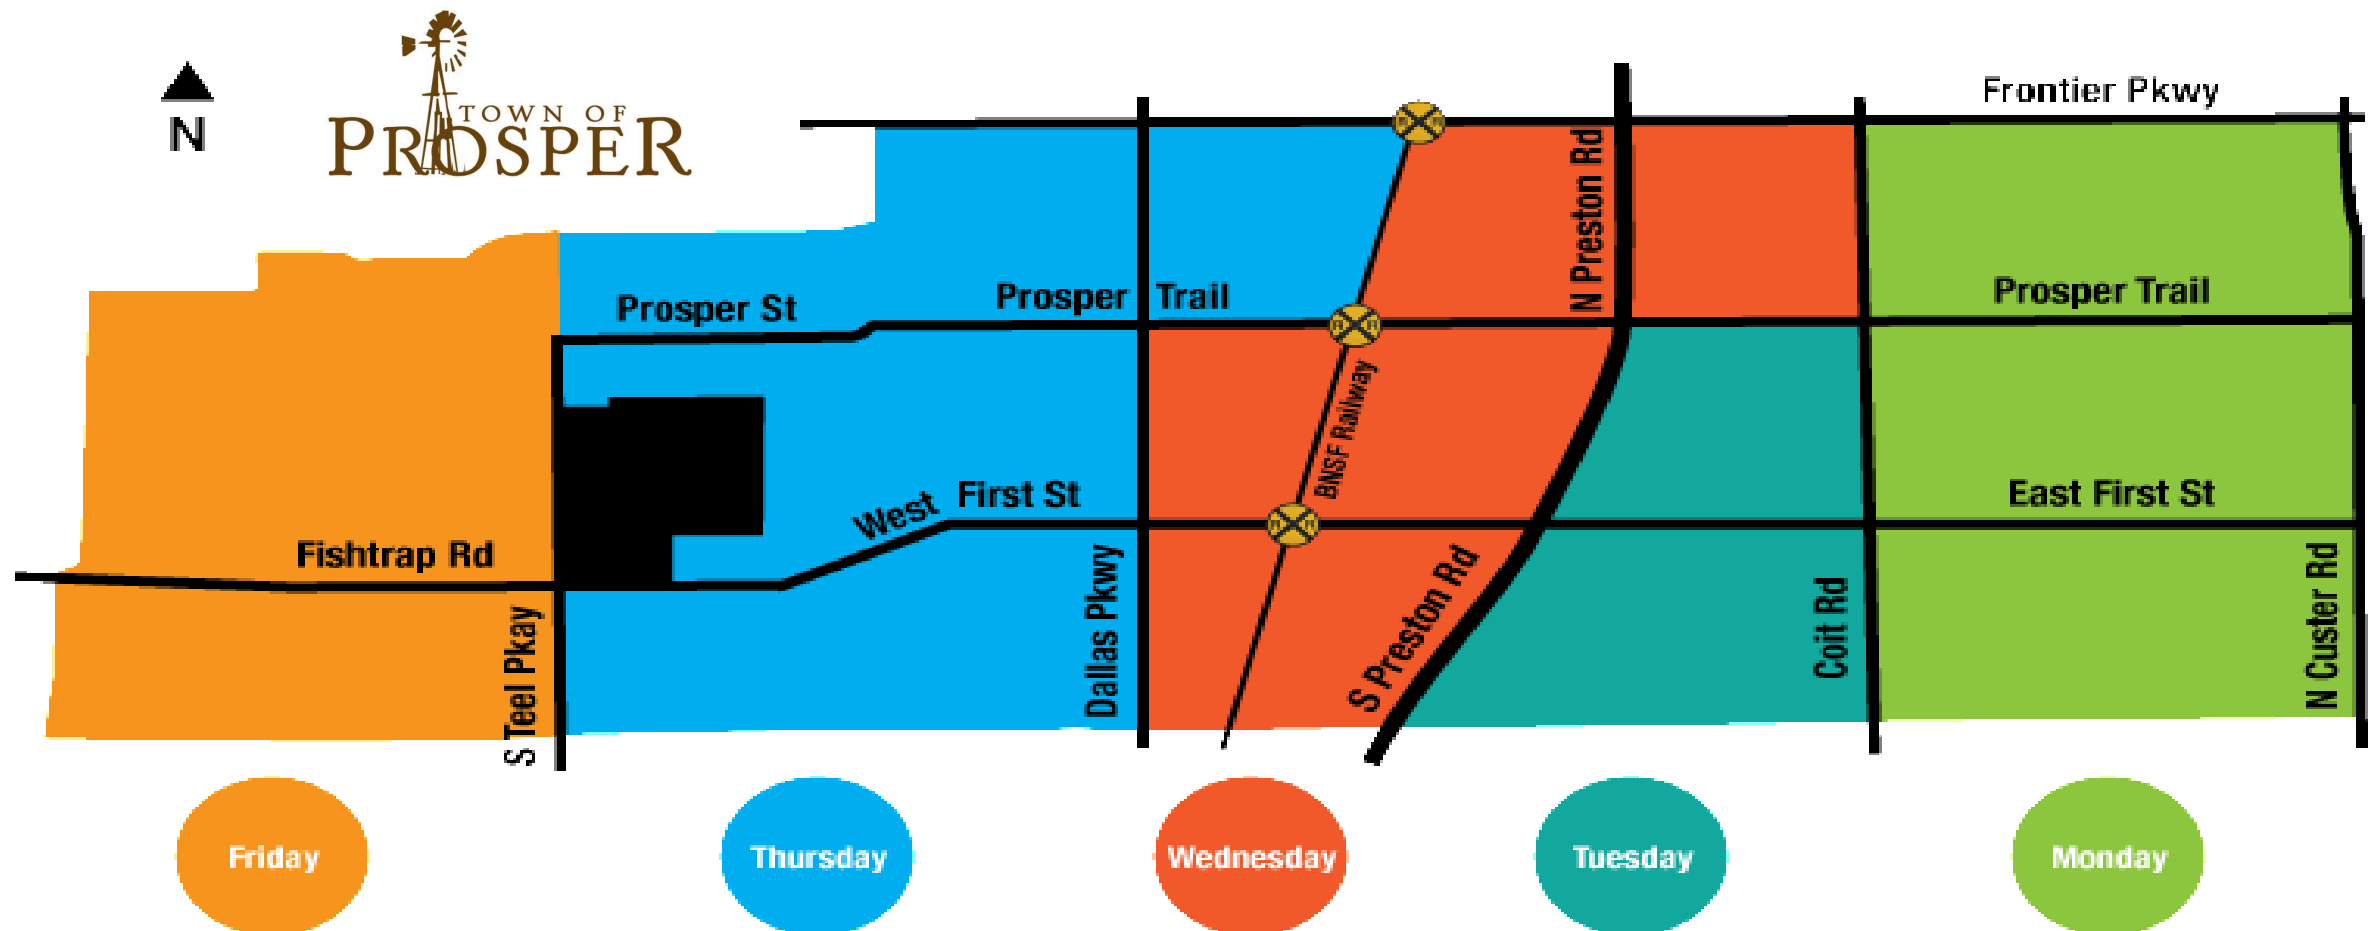

JULY						
S	M	T	W	TH	F	S
				1	2	3
4	5	6	7	8	9	10
11	12	13	14	15	16	17
18	19	20	21	22	23	24
25	26	27	28	29	30	31

AUGUST						
S	M	T	W	TH	F	S
1	2	3	4	5	6	7
8	9	10	11	12	13	14
15	16	17	18	19	20	21
22	23	24	25	26	27	28
29	30	31				

SEPTEMBER						
S	M	T	W	TH	F	S
			1	2	3	4
5	6	7	8	9	10	11
12	13	14	15	16	17	18
19	20	21	22	23	24	25
26	27	28	29	30		

OCTOBER						
S	M	T	W	TH	F	S
					1	2
3	4	5	6	7	8	9
10	11	12	13	14	15	16
17	18	19	20	21	22	23
24 31	25	26	27	28	29	30

NOVEMBER						
S	M	T	W	TH	F	S
	1	2	3	4	5	6
7	8	9	10	11	12	13
14	15	16	17	18	19	20
21	22	23	24	25	26	27
28	29	30				

DECEMBER						
S	M	T	W	TH	F	S
			1	2	3	4
5	6	7	8	9	10	11
12	13	14	15	16	17	18
19	20	21	22	23	24	25
26	27	28	29	30	31	

 DENOTES OBSERVED HOLIDAYS. ALL SERVICES WILL SLIDE BACK ONE DAY

-  1st Monday of the month
 -  Tuesday after the 1st Monday of the month
 -  2nd Monday of the month
 -  3rd Monday of the month
 -  4th Monday of the month
- Bulk items may also be dropped off at Prosper Public Works, 601 W 5th St, on the 2nd and 4th Saturday of the month 8:00 am - Noon. **ONCE TRUCK IS FULL, NO MORE BULK ITEMS WILL BE ACCEPTED.**