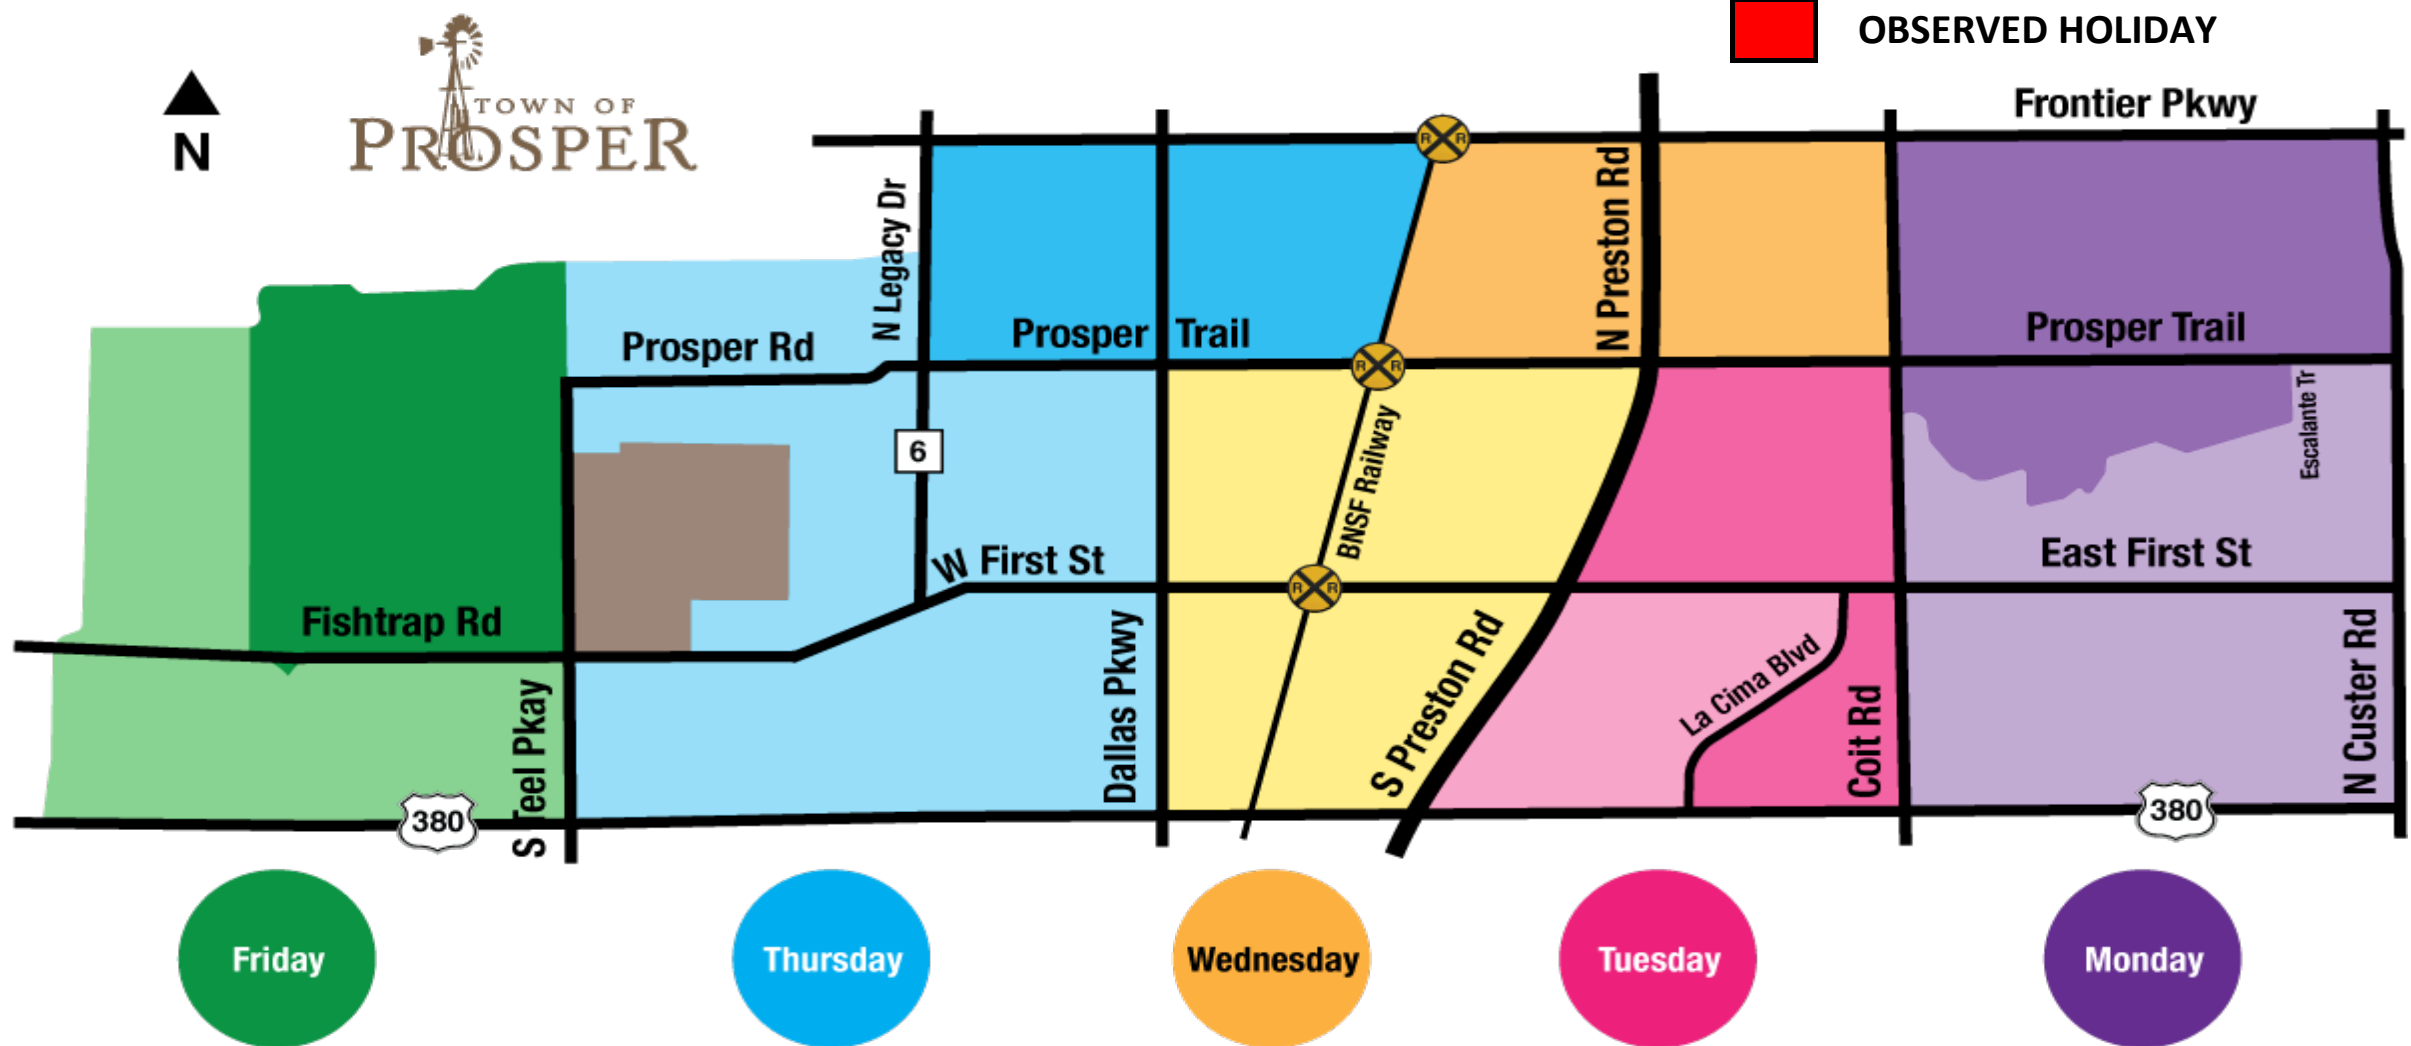

AUGUST						
S	M	T	W	TH	F	S
	1	2	3	4	5	6
7	8	9	10	11	12	13
14	15	16	17	18	19	20
21	22	23	24	25	26	27
28	29	30	31			

SEPTEMBER						
S	M	T	W	TH	F	S
				1	2	3
4	5	6	7	8	9	10
11	12	13	14	15	16	17
18	19	20	21	22	23	24
25	26	27	28	29	30	

OCTOBER						
S	M	T	W	TH	F	S
						1
2	3	4	5	6	7	8
9	10	11	12	13	14	15
16	17	18	19	20	21	22
23/30	24/31	25	26	27	28	29

NOVEMBER						
S	M	T	W	TH	F	S
		1	2	3	4	5
6	7	8	9	10	11	12
13	14	15	16	17	18	19
20	21	22	23	24	25	26
27	28	29	30			

DECEMBER						
S	M	T	W	TH	F	S
				1	2	3
4	5	6	7	8	9	10
11	12	13	14	15	16	17
18	19	20	21	22	23	24
25	26	27	28	29	30	31

■ OBSERVED HOLIDAY

Bulk items may also be dropped off at Prosper Public Works, 601 W 5th St, EVERY SATURDAY (except holidays) 8:00 am - Noon. ONCE TRUCKS ARE FULL, NO MORE BULK ITEMS ACCEPTED.

Bulk Schedule	Bulk Collection Day
First Full Week of the Month	Monday Tuesday
Second Full Week of the Month	Monday Tuesday
Third Full Week of the Month	Monday Tuesday Wednesday
Fourth Full Week of the Month	Monday Tuesday Wednesday