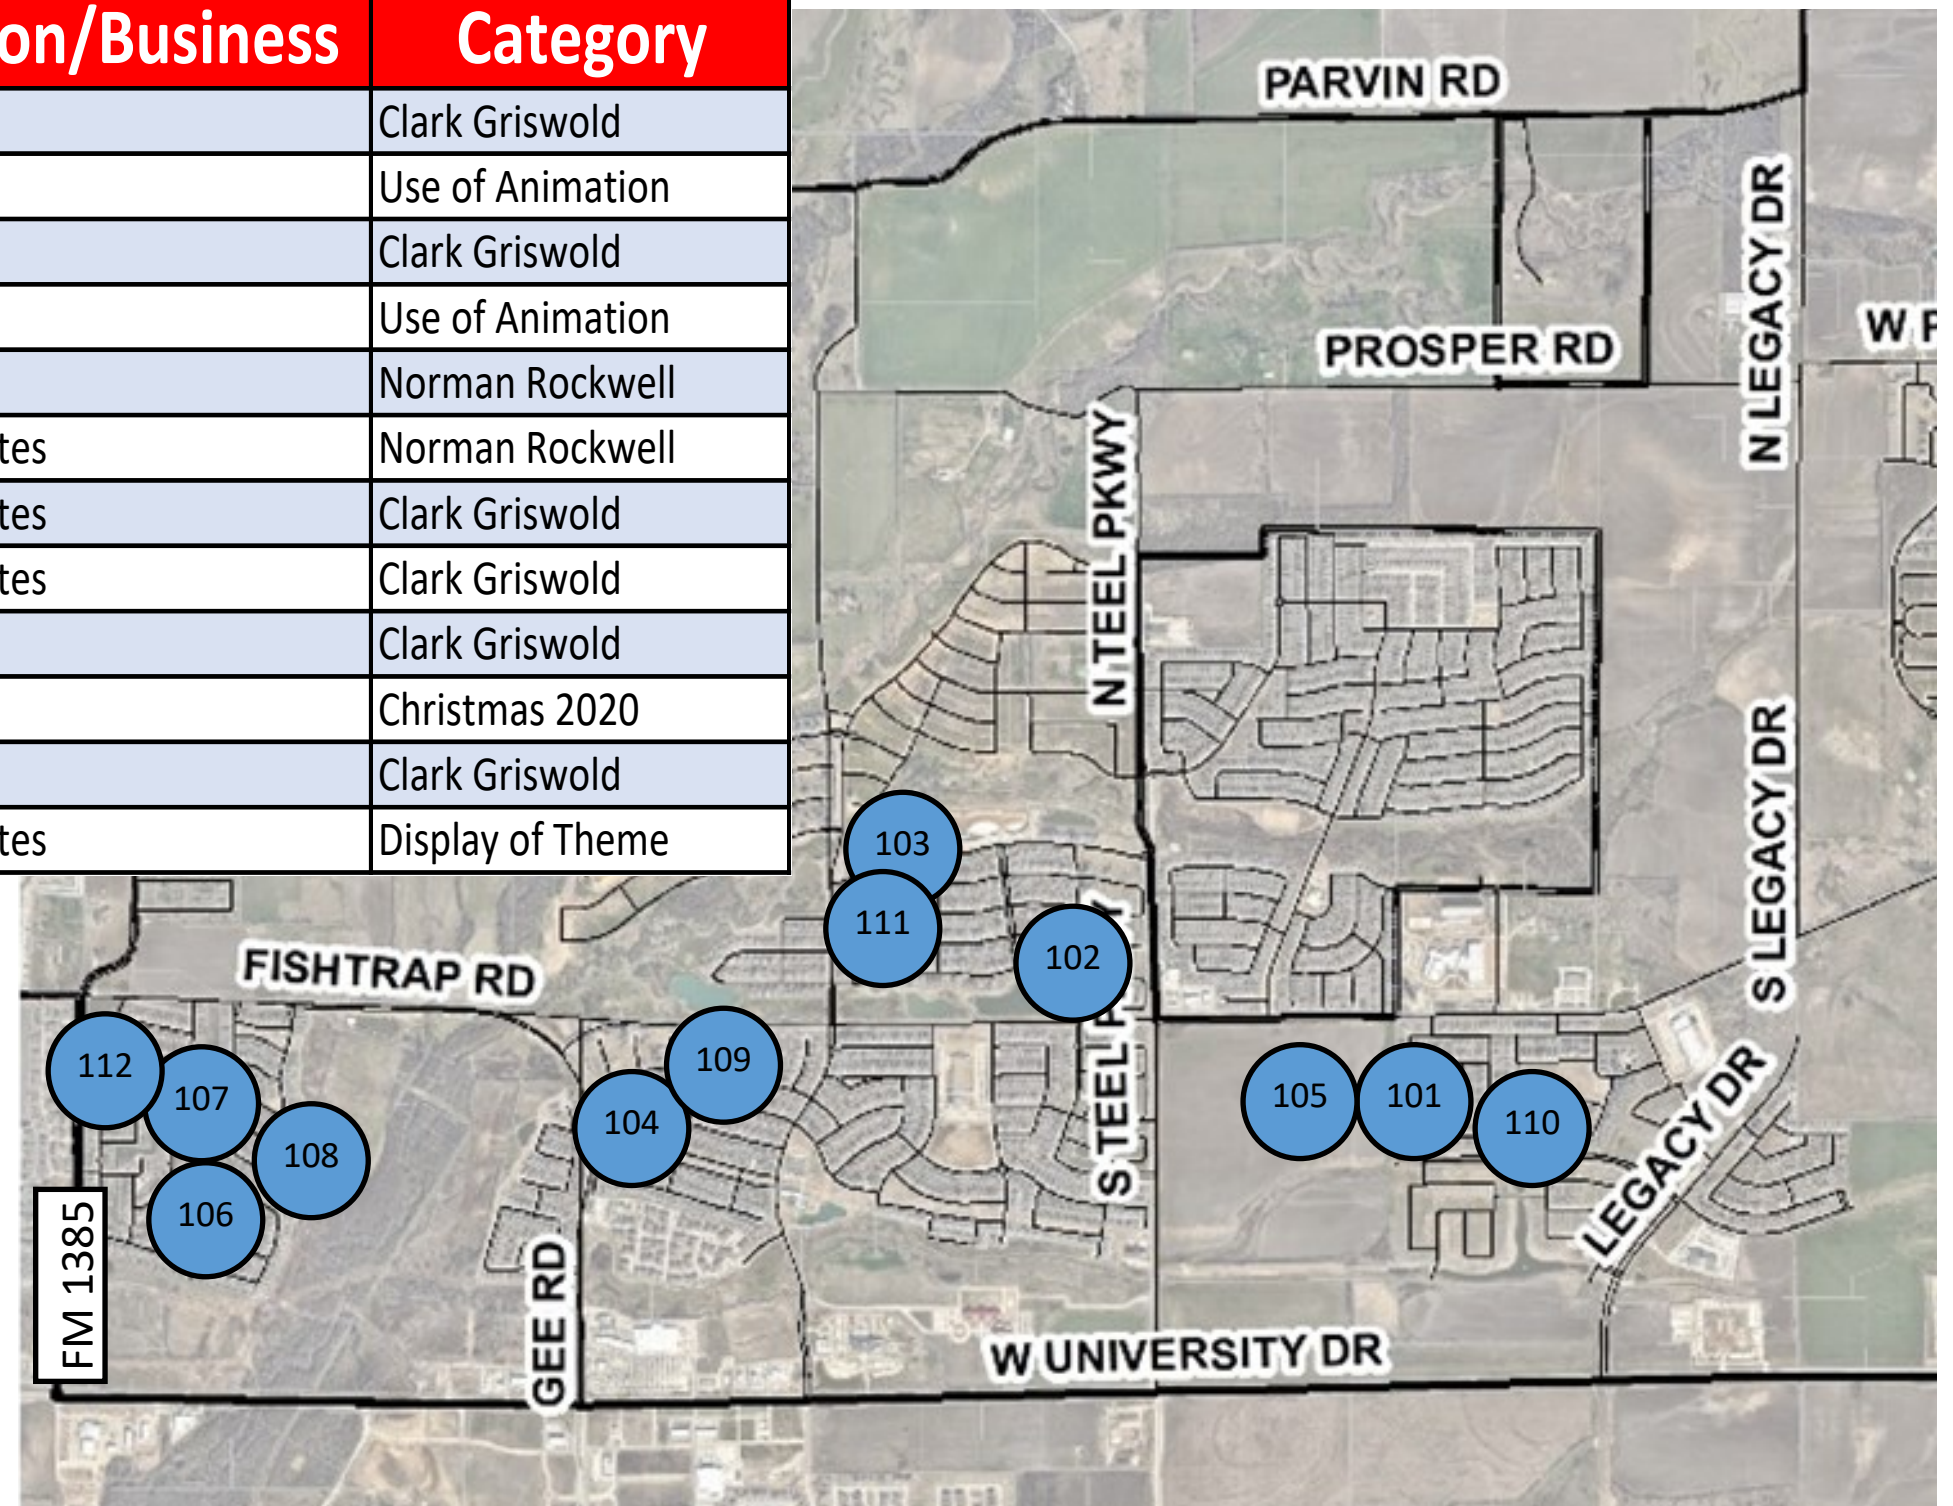

Area 1

Area 2

Area 3

# Prosper Light Up the Night! 2020 Contest Winners

ID	Address	Subdivision/Business	Category
101	3161 Renmuir Drive	Parks at Legacy	Clark Griswold
102	3741 Llano Drive	Windsong Ranch	Use of Animation
103	4150 Dewberry	Windsong Ranch	Clark Griswold
104	4751 Crossvine Drive	Windsong Ranch	Use of Animation
105	910 Grove Vale Drive	Parks of Legacy	Norman Rockwell
106	5600 Stockport Drive	Glenbrooke Estates	Norman Rockwell
107	5620 Colchester Drive	Glenbrooke Estates	Clark Griswold
108	851 Lancashire Lane	Glenbrooke Estates	Clark Griswold
109	721 Rockrose Drive	Windsong Ranch	Clark Griswold
110	2901 Renmuir Drive	Parks at Legacy	Christmas 2020
111	441 Esperanza Drive	Windsong Ranch	Clark Griswold
112	960 English Ivy Dr.	Glenbrooke Estates	Display of Theme

# Area 1

**First Place Animated Award: 891 Bridgeport Dr.**

**First Place Business Award: 201 S. Main St.**

ID	Address	Subdivision/Business	Category
201	891 Bridgeport Drive	Preston Lakes	Use of Animation
202	1241 Saddle Creek Drive	Saddle Creek	Use of Animation
203	1590 Star Creek Drive	Star Trail	Display of Theme
204	911 Bridgeport Lane	Preston Lakes	Christmas 2020
205	241 Fawn Mist Drive	Lakes of Prosper	Christmas 2020
206	780 Star Meadow Drive	Star Trail	Norman Rockwell
207	1561 Soaring Star	Lakes of Prosper	Use of Animation
208	2051 Summerside Lane	Star Trail	Christmas 2020
209	524 Stone Creek Drive	Stone Creek	Clark Griswold
210	791 Clearlake Drive	Preston Lakes	Display of Theme
211	871 Tumbleweed Drive	Lakes of Prosper	Display of Theme
212	310 Berkshire Ct.	The Village at Prosper Trail	Norman Rockwell
213	201 S. Main Street Suite C	Downtown - Lily Claire	Commercial/Business
214	102 West Broadway Street	Downtown - Famous in Oregon	Commercial/Business
215	1401 Ramsbury Ln.	Tanners Mill	Christmas 2020
216	320 Dave Trail	Trails of Prosper	Clark Griswold
217	500 Devonshire Dr.	Villages at Prosper Trail	Christmas 2020