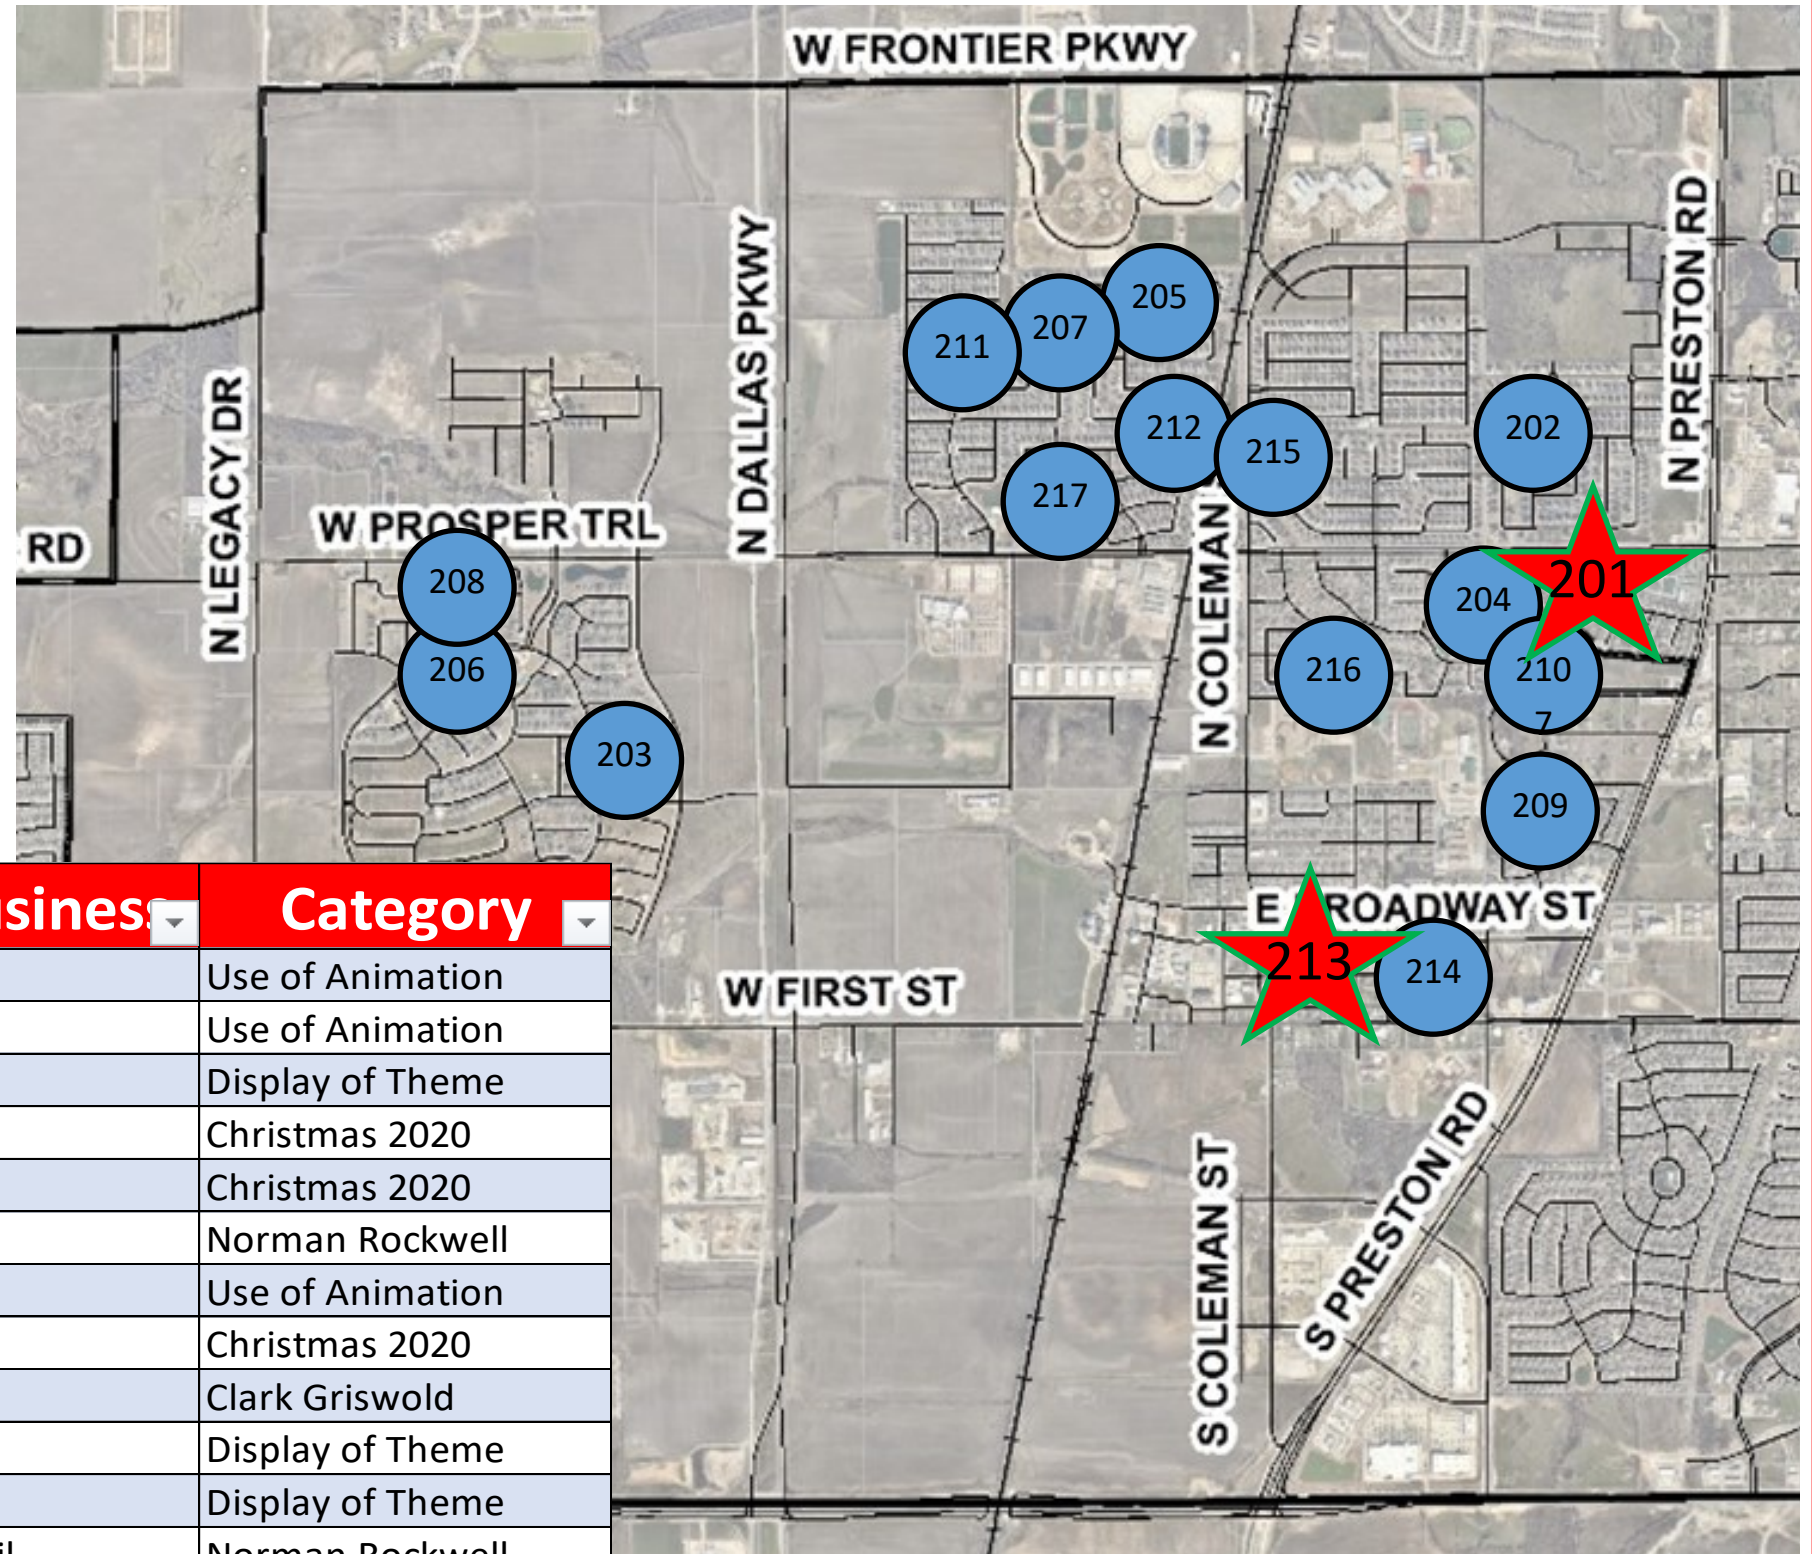

Area 1

Area 2

Area 3

# Prosper Light Up the Night! 2020 Contest Winners

ID	Address	Subdivision/Business	Category
101	3161 Renmuir Drive	Parks at Legacy	Clark Griswold
102	3741 Llano Drive	Windsong Ranch	Use of Animation
103	4150 Dewberry	Windsong Ranch	Clark Griswold
104	4751 Crossvine Drive	Windsong Ranch	Use of Animation
105	910 Grove Vale Drive	Parks of Legacy	Norman Rockwell
106	5600 Stockport Drive	Glenbrooke Estates	Norman Rockwell
107	5620 Colchester Drive	Glenbrooke Estates	Clark Griswold
108	851 Lancashire Lane	Glenbrooke Estates	Clark Griswold
109	721 Rockrose Drive	Windsong Ranch	Clark Griswold
110	2901 Renmuir Drive	Parks at Legacy	Christmas 2020
111	441 Esperanza Drive	Windsong Ranch	Clark Griswold
112	960 English Ivy Dr.	Glenbrooke Estates	Display of Theme

# Area 1

**First Place Animated Award: 891 Bridgeport Dr.**

**First Place Business Award: 201 S. Main St.**

ID	Address	Subdivision/Business	Category
201	891 Bridgeport Drive	Preston Lakes	Use of Animation
202	1241 Saddle Creek Drive	Saddle Creek	Use of Animation
203	1590 Star Creek Drive	Star Trail	Display of Theme
204	911 Bridgeport Lane	Preston Lakes	Christmas 2020
205	241 Fawn Mist Drive	Lakes of Prosper	Christmas 2020
206	780 Star Meadow Drive	Star Trail	Norman Rockwell
207	1561 Soaring Star	Lakes of Prosper	Use of Animation
208	2051 Summerside Lane	Star Trail	Christmas 2020
209	524 Stone Creek Drive	Stone Creek	Clark Griswold
210	791 Clearlake Drive	Preston Lakes	Display of Theme
211	871 Tumbleweed Drive	Lakes of Prosper	Display of Theme
212	310 Berkshire Ct.	The Village at Prosper Trail	Norman Rockwell
213	201 S. Main Street Suite C	Downtown - Lily Claire	Commercial/Business
214	102 West Broadway Street	Downtown - Famous in Oregon	Commercial/Business
215	1401 Ramsbury Ln.	Tanners Mill	Christmas 2020
216	320 Dave Trail	Trails of Prosper	Clark Griswold
217	500 Devonshire Dr.	Villages at Prosper Trail	Christmas 2020