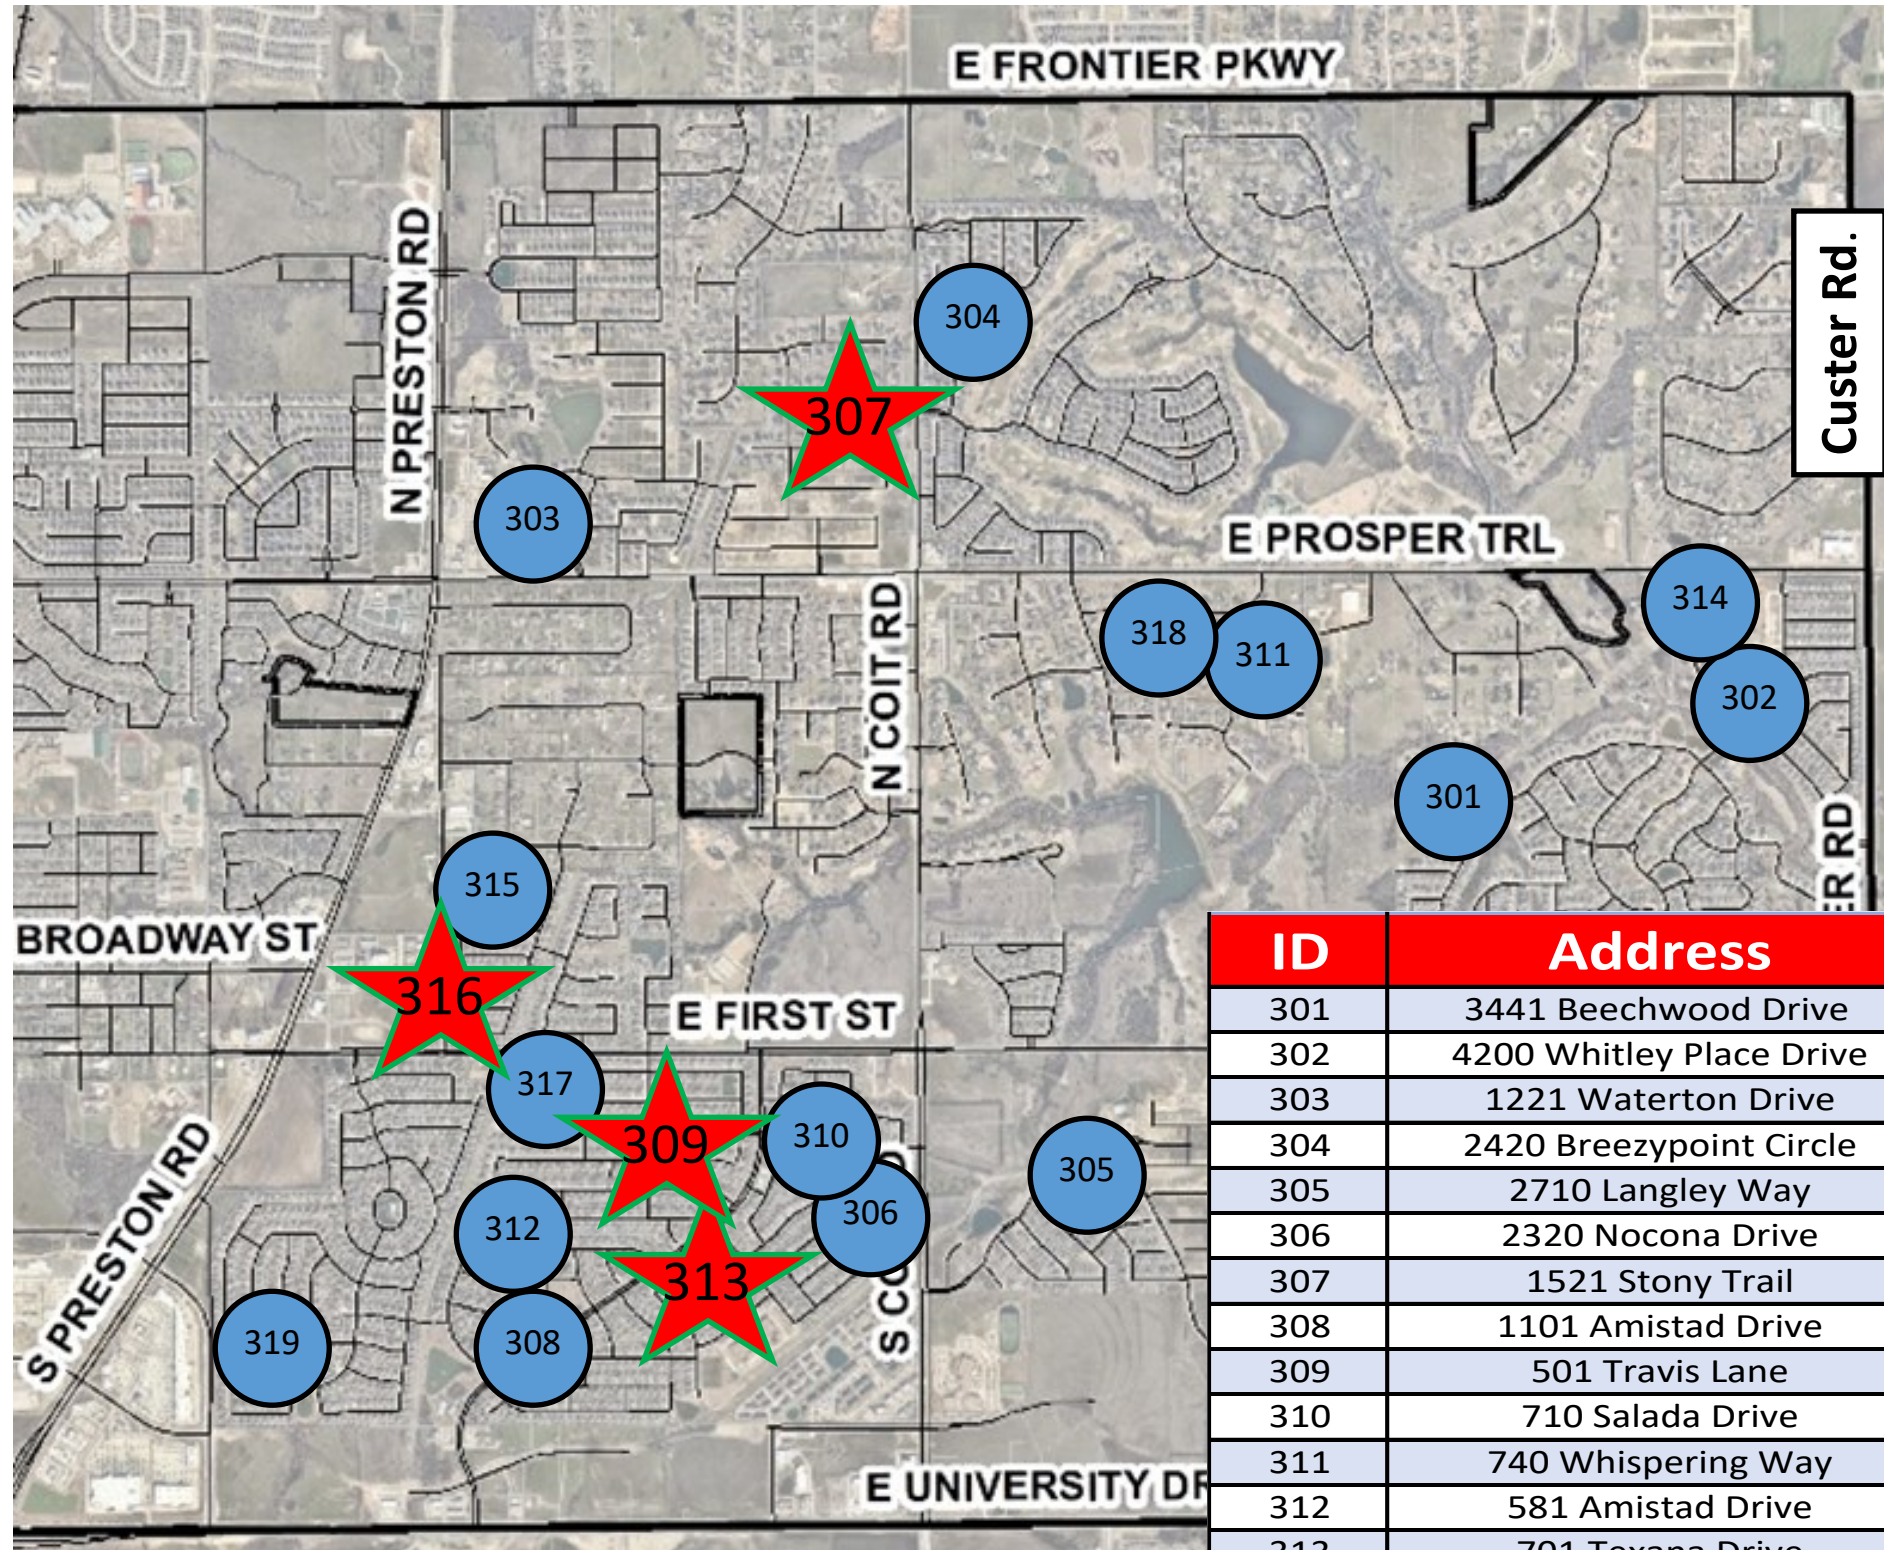

Area 1

Area 2

Area 3

# Area 1

**First Place Animated Award: 891 Bridgeport Dr.**

**First Place Business Award: 201 S. Main St.**

ID	Address	Subdivision/Business	Category
201	891 Bridgeport Drive	Preston Lakes	Use of Animation
202	1241 Saddle Creek Drive	Saddle Creek	Use of Animation
203	1590 Star Creek Drive	Star Trail	Display of Theme
204	911 Bridgeport Lane	Preston Lakes	Christmas 2020
205	241 Fawn Mist Drive	Lakes of Prosper	Christmas 2020
206	780 Star Meadow Drive	Star Trail	Norman Rockwell
207	1561 Soaring Star	Lakes of Prosper	Use of Animation
208	2051 Summerside Lane	Star Trail	Christmas 2020
209	524 Stone Creek Drive	Stone Creek	Clark Griswold
210	791 Clearlake Drive	Preston Lakes	Display of Theme
211	871 Tumbleweed Drive	Lakes of Prosper	Display of Theme
212	310 Berkshire Ct.	The Village at Prosper Trail	Norman Rockwell
213	201 S. Main Street Suite C	Downtown - Lily Claire	Commercial/Business
214	102 West Broadway Street	Downtown - Famous in Oregon	Commercial/Business
215	1401 Ramsbury Ln.	Tanners Mill	Christmas 2020
216	320 Dave Trail	Trails of Prosper	Clark Griswold
217	500 Devonshire Dr.	Villages at Prosper Trail	Christmas 2020

# Area 2

**First Place Clark Griswold Award:**

**1440 Cedar Hollow Dr.**

**First Place Norman Rockwell Award:**

**1521 Stony Trail**

**First Place Christmas 2020 Award:**

**701 Texana Dr.**

**First Place Theme Award:**